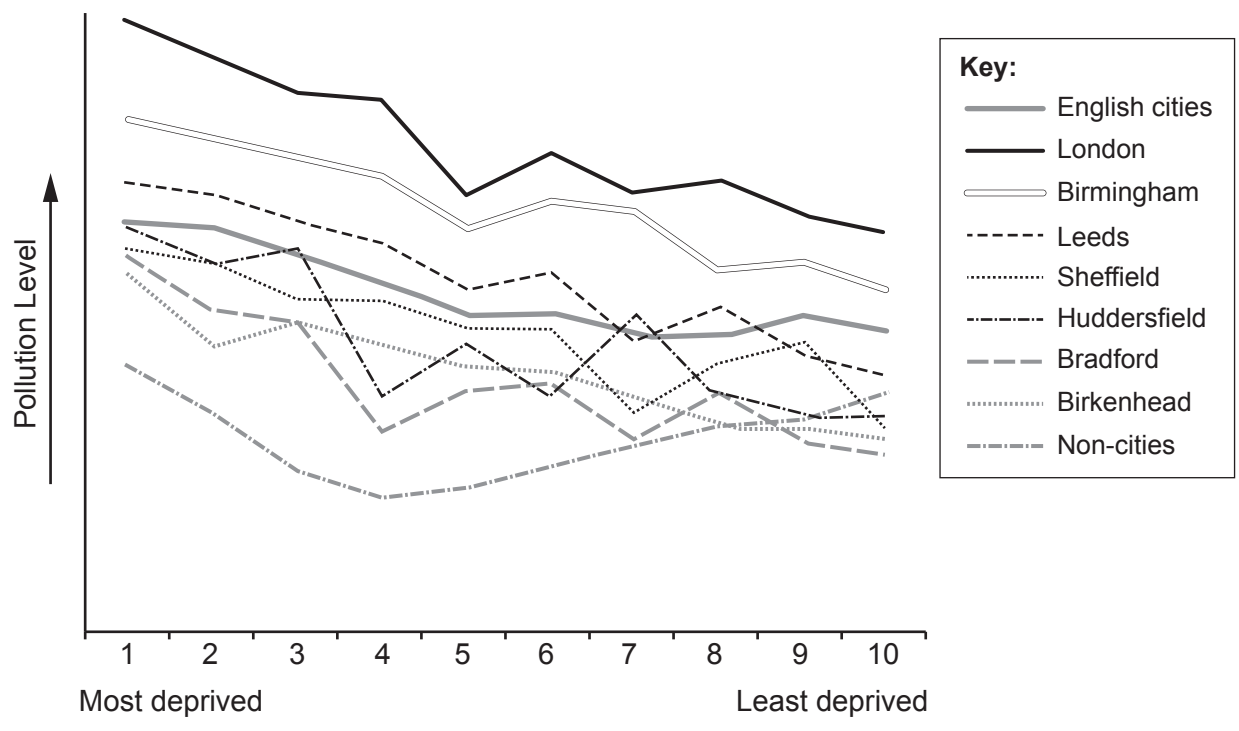

### Likert survey investigating the impacts of Boxpark

Numbers of people	Totally agree 5	Agree 4	Not sure 3	Disagree 2	Strongly Disagree 1
Boxpark has improved the appearance of Croydon.	23	13	7	4	3
Boxpark has brought more job opportunities to Croydon.	2	17	21	8	2
Boxpark provides more opportunities to socialize.	28	13	7	2	0
The council should have provided a £3 million pound loan to help Boxpark set-up.	0	5	35	10	0
Boxpark has a positive effect on the existing local businesses in Croydon.	1	2	20	15	12

### Map to show the mean temperature during Summer 2018 in London, UK.

Map to show the green belt rural areas in London. Green belts are villages and countryside areas surrounding urban towns and cities

Graph to show the air pollution levels in major UK cities and non-cities.

Graph to show the numbers of population living in rural and urban areas in 2001 and 2015