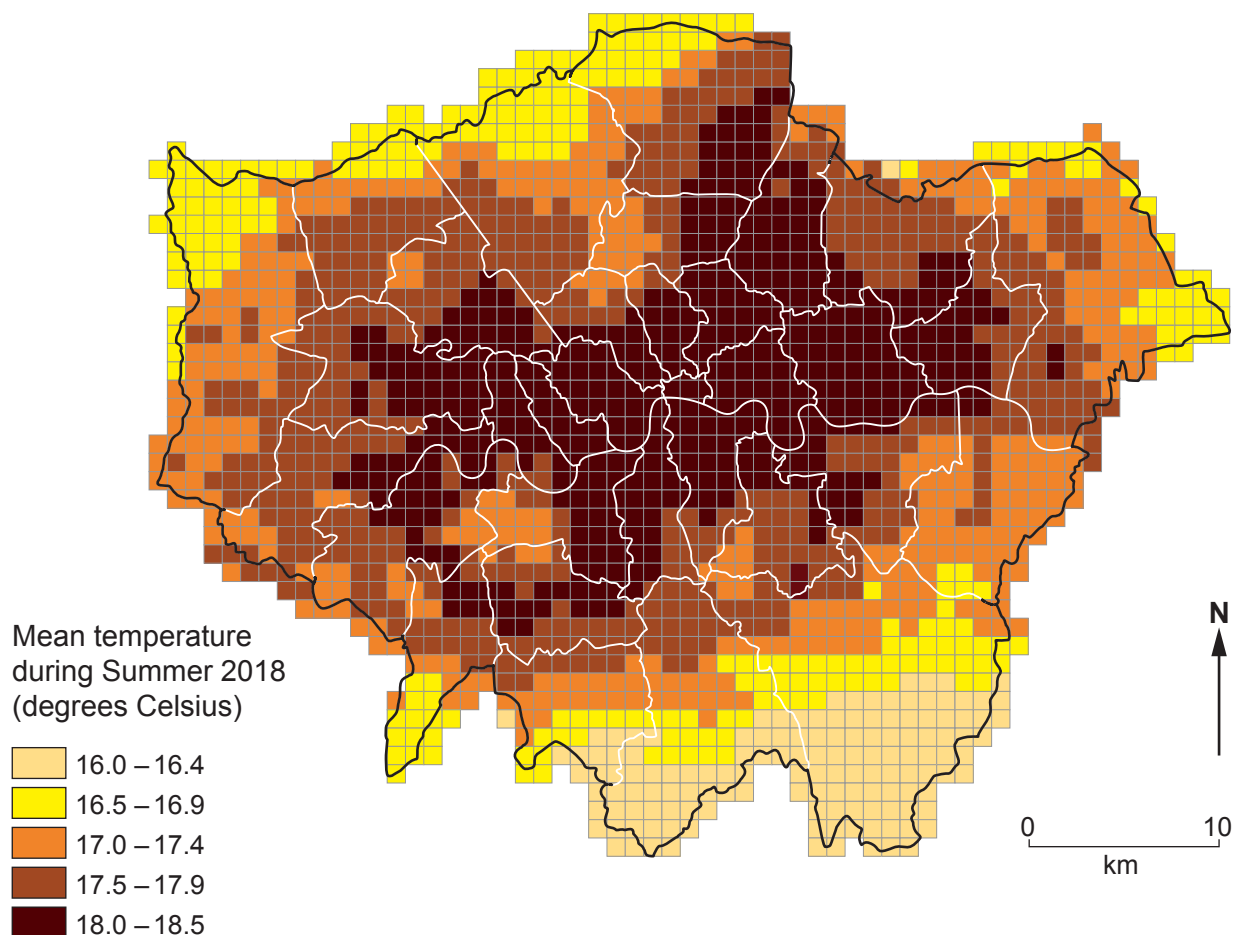

### Map to show the mean temperature during Summer 2018 in London, UK.

Map to show the green belt rural areas in London. Green belts are villages and countryside areas surrounding urban towns and cities

Graph to show the air pollution levels in major UK cities and non-cities.

Graph to show the numbers of population living in rural and urban areas in 2001 and 2015