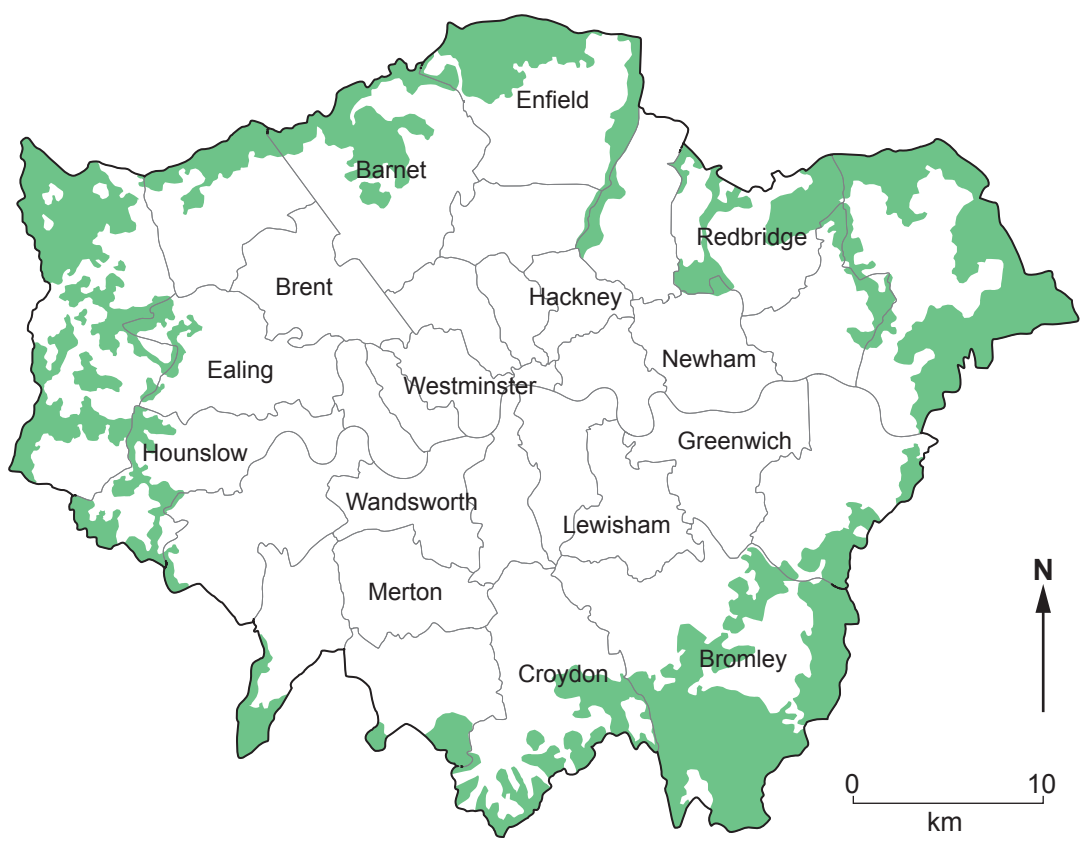

### Map to show the mean temperature during Summer 2018 in London, UK.

Map to show the green belt rural areas in London. Green belts are villages and countryside areas surrounding urban towns and cities

Graph to show the air pollution levels in major UK cities and non-cities.

Graph to show the numbers of population living in rural and urban areas in 2001 and 2015